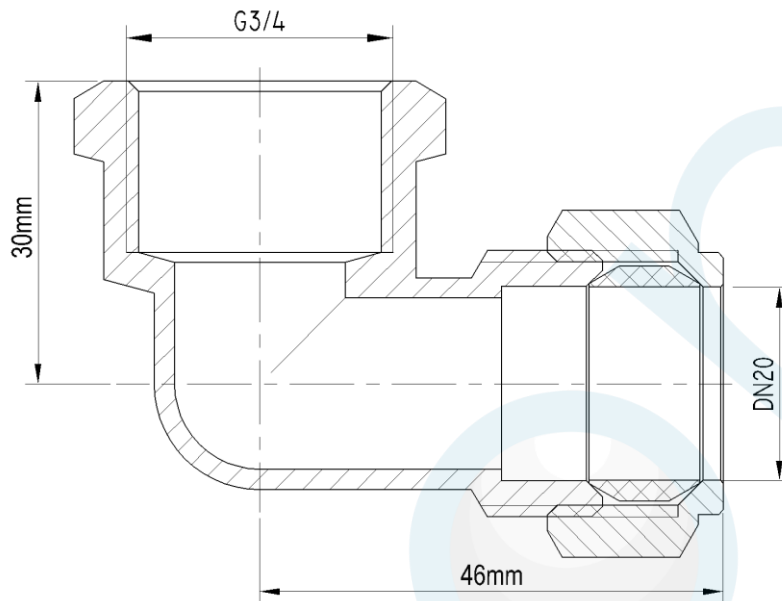

ELBOW CxF 20mmC x 20mm FI BRS N/O

Product Code : 84420

Brand Name: **elson**

## Product Specification

- Watermark Licence Number: WMKA 02497
- In compliance with AS 3688
- Material: DR Brass, Complies with AS 2345
- Suitable for Potable Water – complies with AS/NZS 4020
- Maximum Working Temperature: 95°C
- Maximum Working Pressure at 20°C : 2100Kpa
- Threads are all BSP